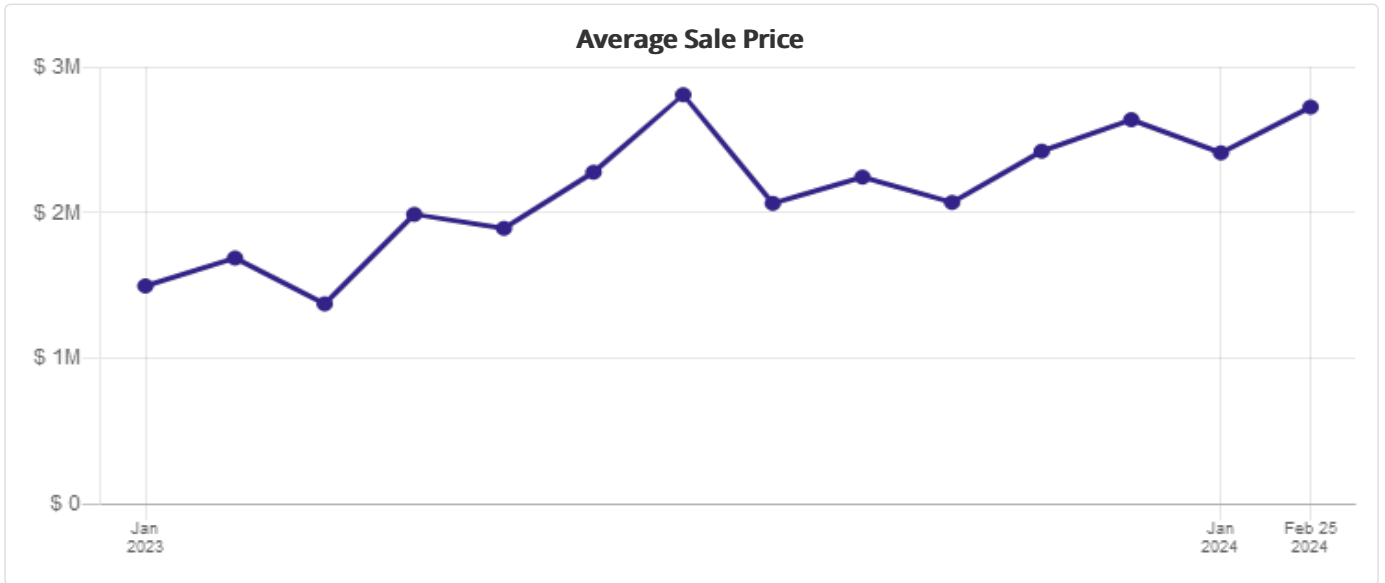

Neighborhood Snapshot™

SINGLE FAMILY 🏠

Hi

Here is a report for ZipCode: 90025

■ 90025

All information is based on data supplied by the Combined Los Angeles Westside Multiple Listing Service. The data collected on for this report was generated on **February 25, 2024 at 8:55 AM**, the accuracy cannot be guaranteed and may not reflect all real estate activity in the market. Properties may or may not be listed/sold by the office/broker/agent presenting this information. ©2024 Heyler Realty, Craig Thomas DRE # 02101845 Source of Information: Combined Los Angeles Westside MLS. Information deemed reliable but not guaranteed.