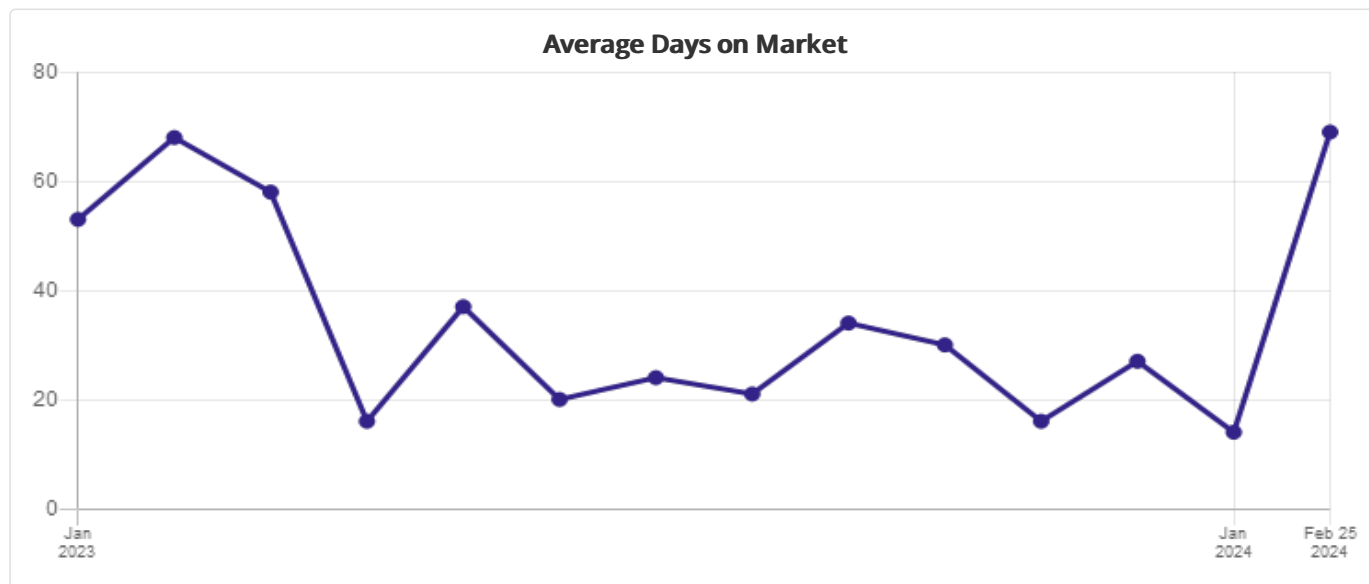

Hi

Here is a report for ZipCode: 90025

■ 90025

All information is based on data supplied by the Combined Los Angeles Westside Multiple Listing Service. The data collected on for this report was generated on **February 25, 2024 at 8:55 AM**, the accuracy cannot be guaranteed and may not reflect all real estate activity in the market. Properties may or may not be listed/sold by the office/broker/agent presenting this information. ©2024 Heyler Realty, Craig Thomas DRE # 02101845 Source of Information: Combined Los Angeles Westside MLS. Information deemed reliable but not guaranteed.