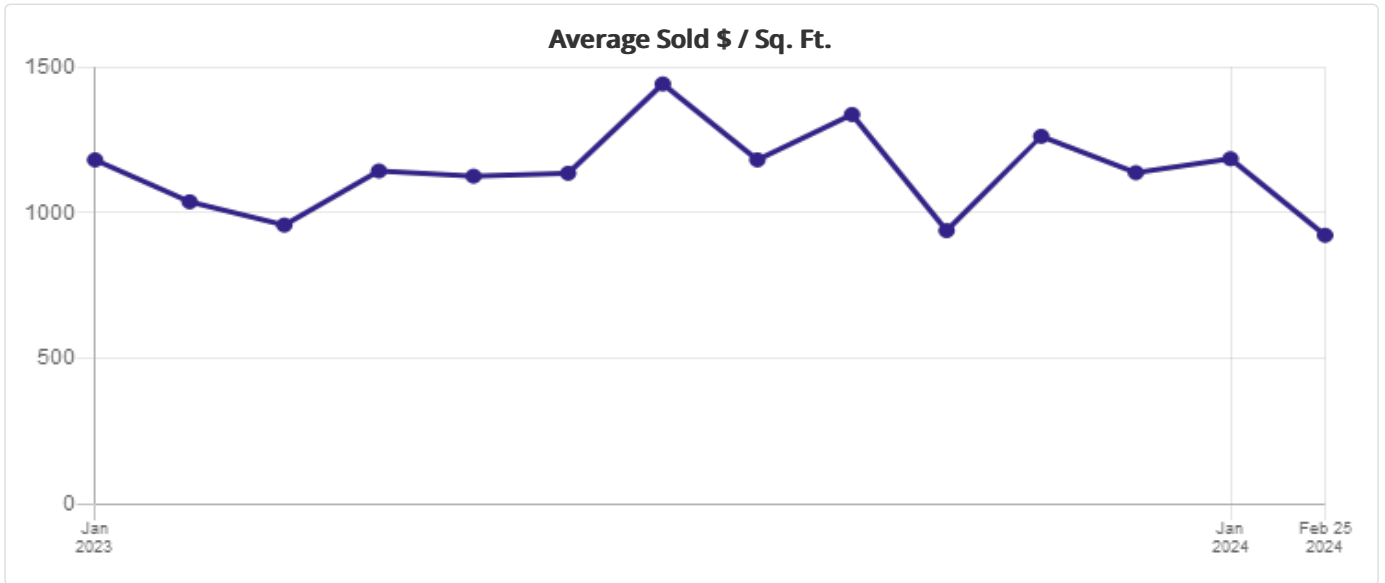

Neighborhood Snapshot™

SINGLE FAMILY 🏠

Hi

Here is a report for ZipCode: 90025

■ 90025

All information is based on data supplied by the Combined Los Angeles Westside Multiple Listing Service. The data collected on for this report was generated on **February 25, 2024 at 8:55 AM**, the accuracy cannot be guaranteed and may not reflect all real estate activity in the market. Properties may or may not be listed/sold by the office/broker/agent presenting this information. ©2024 Heyler Realty, Craig Thomas DRE # 02101845 Source of Information: Combined Los Angeles Westside MLS. Information deemed reliable but not guaranteed.