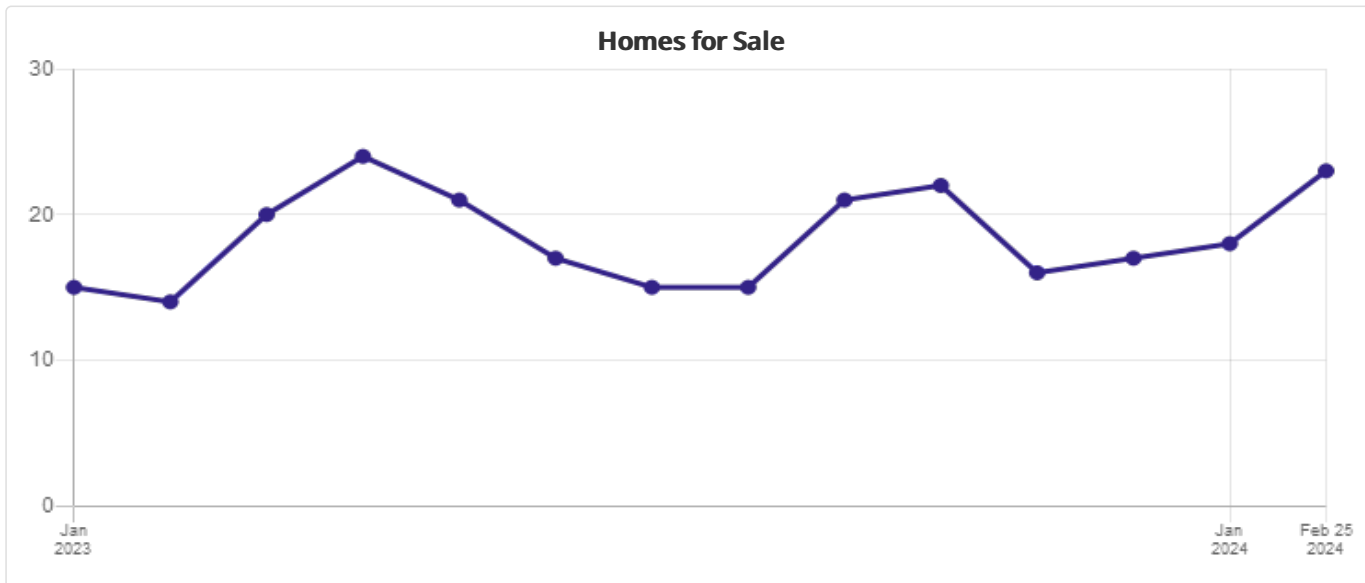

Neighborhood Snapshot™

SINGLE FAMILY 🏠

Hi

Here is a report for ZipCode: 90025

■ 90025

All information is based on data supplied by the Combined Los Angeles Westside Multiple Listing Service. The data collected on for this report was generated on **February 25, 2024 at 8:55 AM**, the accuracy cannot be guaranteed and may not reflect all real estate activity in the market. Properties may or may not be listed/sold by the office/broker/agent presenting this information. ©2024 Heyler Realty, Craig Thomas DRE # 02101845 Source of Information: Combined Los Angeles Westside MLS. Information deemed reliable but not guaranteed.