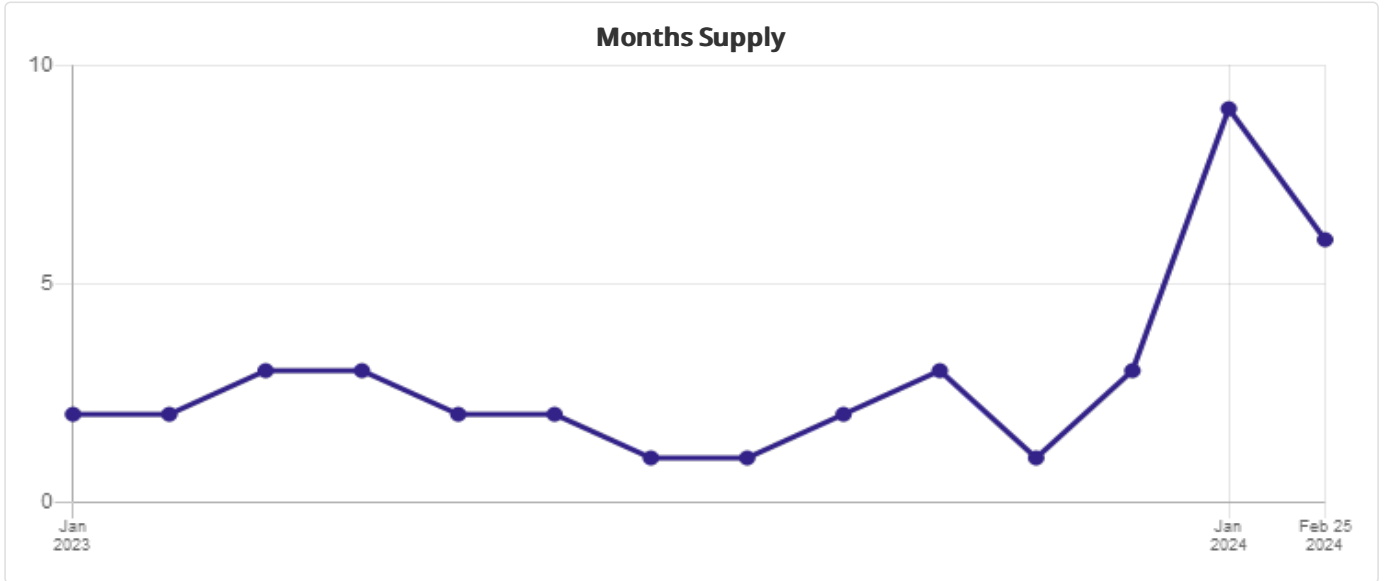

Neighborhood Snapshot™

SINGLE FAMILY 🏠

Hi

Here is a report for ZipCode: 90025

■ 90025

All information is based on data supplied by the Combined Los Angeles Westside Multiple Listing Service. The data collected on for this report was generated on **February 25, 2024 at 8:55 AM**, the accuracy cannot be guaranteed and may not reflect all real estate activity in the market. Properties may or may not be listed/sold by the office/broker/agent presenting this information. ©2024 Heyler Realty, Craig Thomas DRE # 02101845 Source of Information: Combined Los Angeles Westside MLS. Information deemed reliable but not guaranteed.