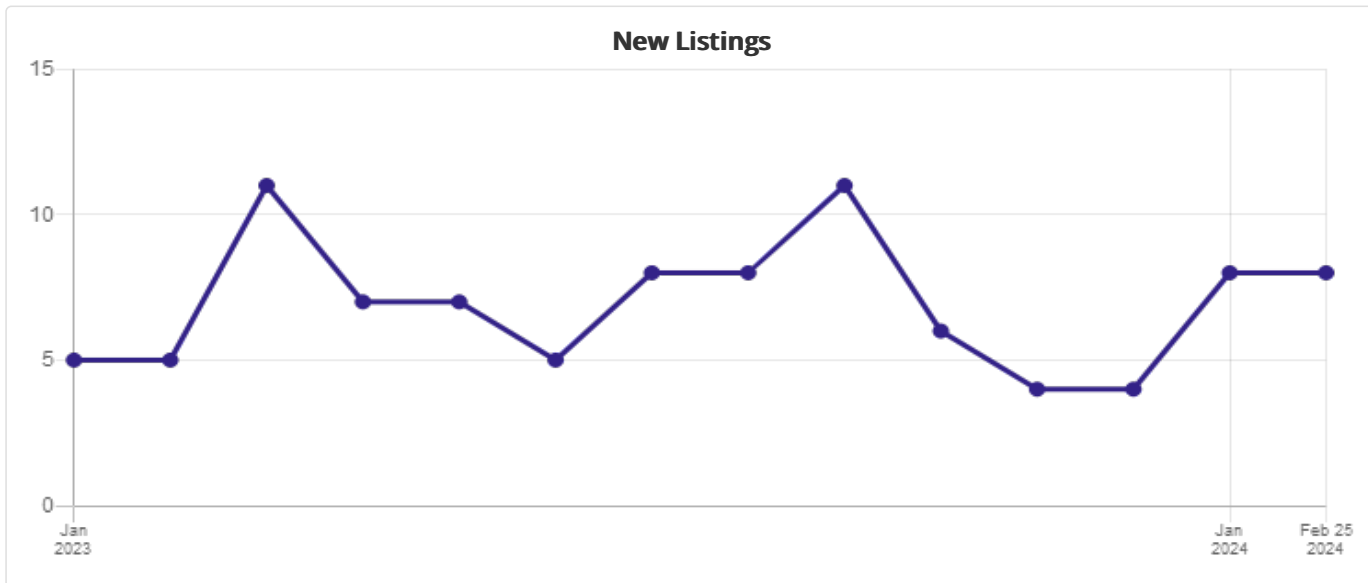

Hi

Here is a report for ZipCode: 90025

■ 90025

All information is based on data supplied by the Combined Los Angeles Westside Multiple Listing Service. The data collected on for this report was generated on **February 25, 2024 at 8:55 AM**, the accuracy cannot be guaranteed and may not reflect all real estate activity in the market. Properties may or may not be listed/sold by the office/broker/agent presenting this information. ©2024 Heyler Realty, Craig Thomas DRE # 02101845 Source of Information: Combined Los Angeles Westside MLS. Information deemed reliable but not guaranteed.