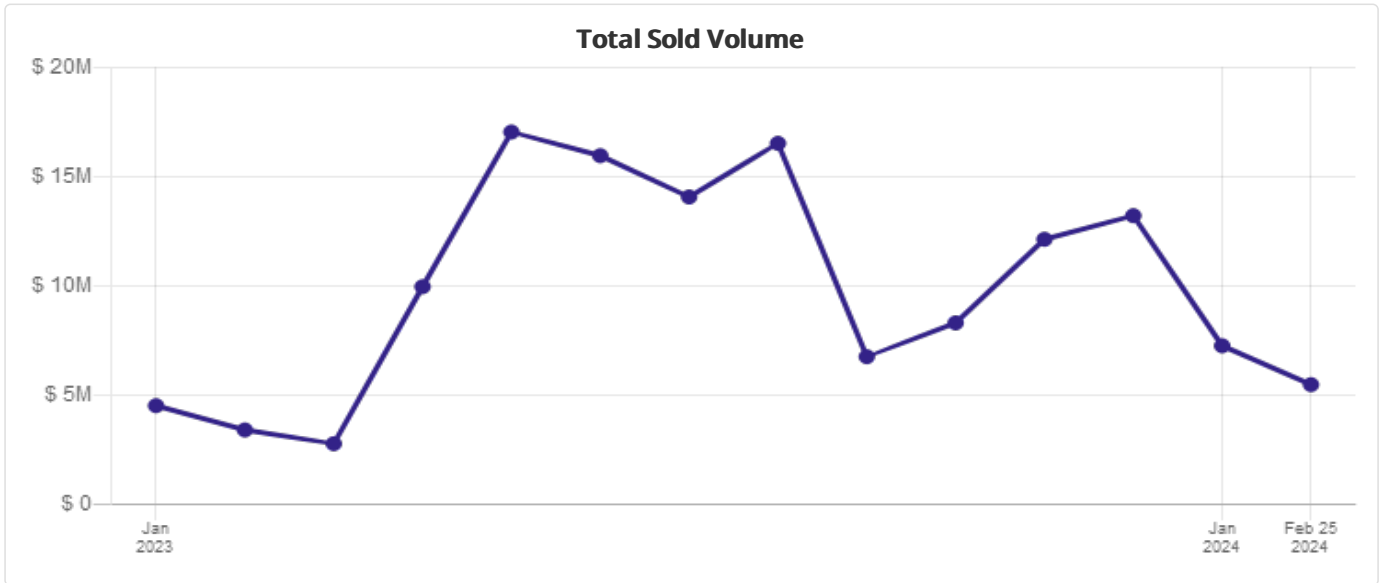

Neighborhood Snapshot™

SINGLE FAMILY 🏠

Hi

Here is a report for ZipCode: 90025

■ 90025

Neighborhood Snapshot™

SINGLE FAMILY 🏠

Hi