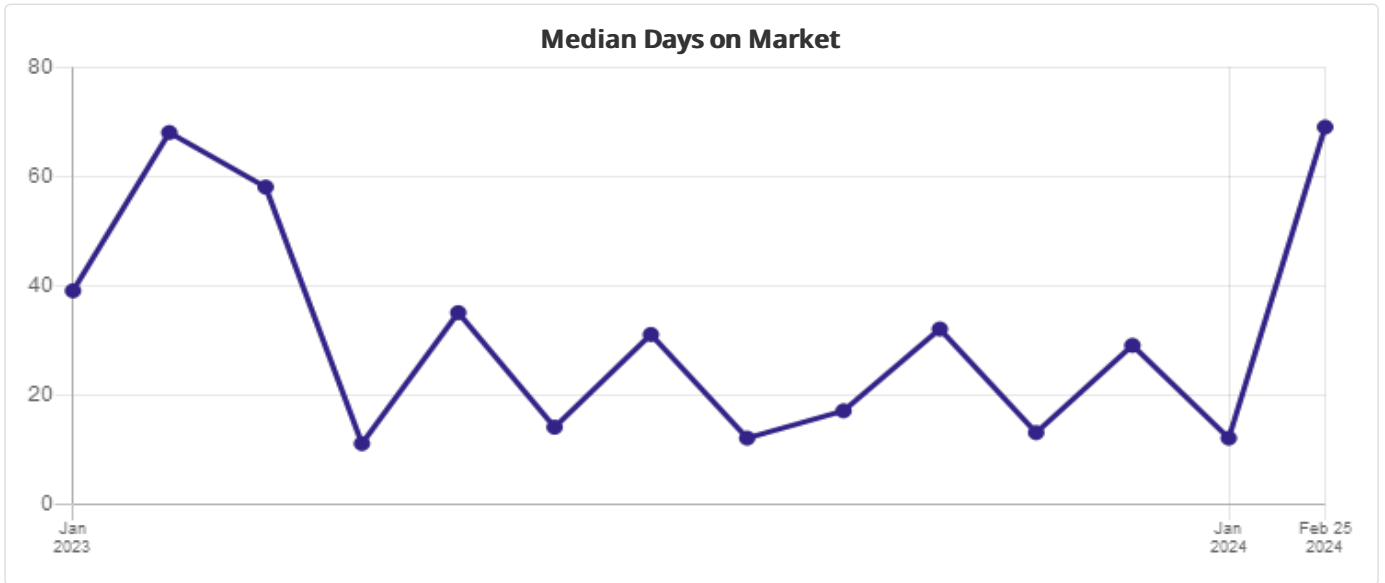

Neighborhood Snapshot™

SINGLE FAMILY 🏠

Hi

Here is a report for ZipCode: 90025

■ 90025

All information is based on data supplied by the Combined Los Angeles Westside Multiple Listing Service. The data collected on for this report was generated on **February 25, 2024 at 8:55 AM**, the accuracy cannot be guaranteed and may not reflect all real estate activity in the market. Properties may or may not be listed/sold by the office/broker/agent presenting this information. ©2024 Heyler Realty, Craig Thomas DRE # 02101845 Source of Information: Combined Los Angeles Westside MLS. Information deemed reliable but not guaranteed.