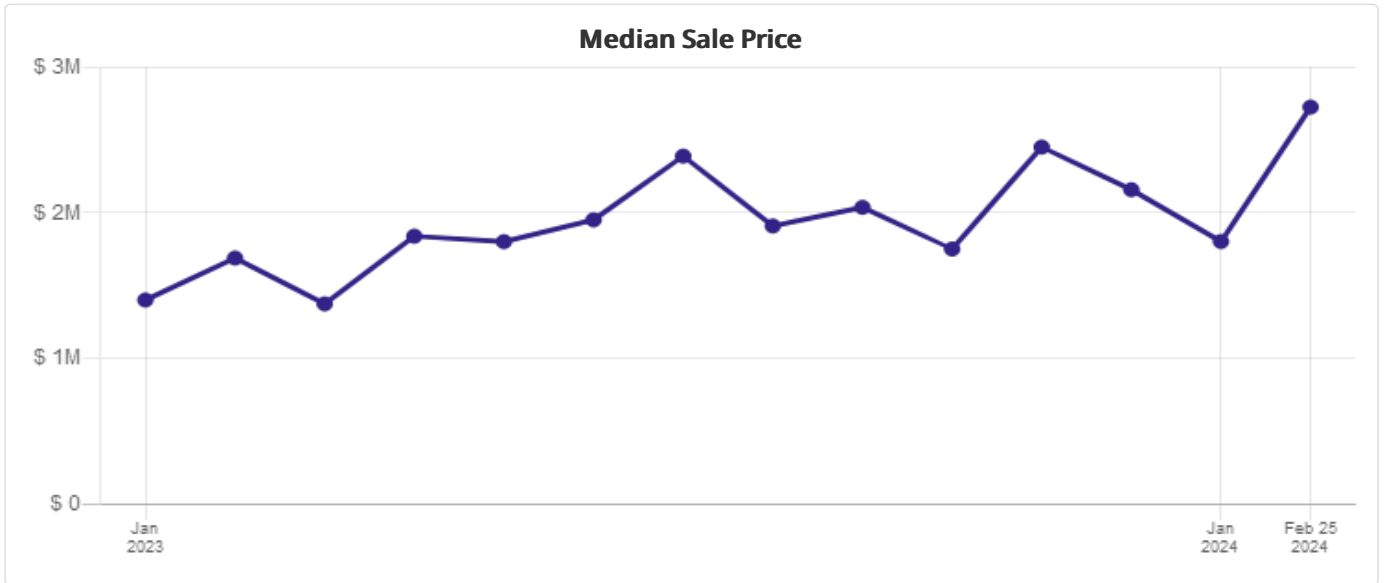

Neighborhood Snapshot™

SINGLE FAMILY 🏠

Hi

Here is a report for ZipCode: 90025

■ 90025

All information is based on data supplied by the Combined Los Angeles Westside Multiple Listing Service. The data collected on for this report was generated on **February 25, 2024 at 8:55 AM**, the accuracy cannot be guaranteed and may not reflect all real estate activity in the market. Properties may or may not be listed/sold by the office/broker/agent presenting this information. ©2024 Heyler Realty, Craig Thomas DRE # 02101845 Source of Information: Combined Los Angeles Westside MLS. Information deemed reliable but not guaranteed.