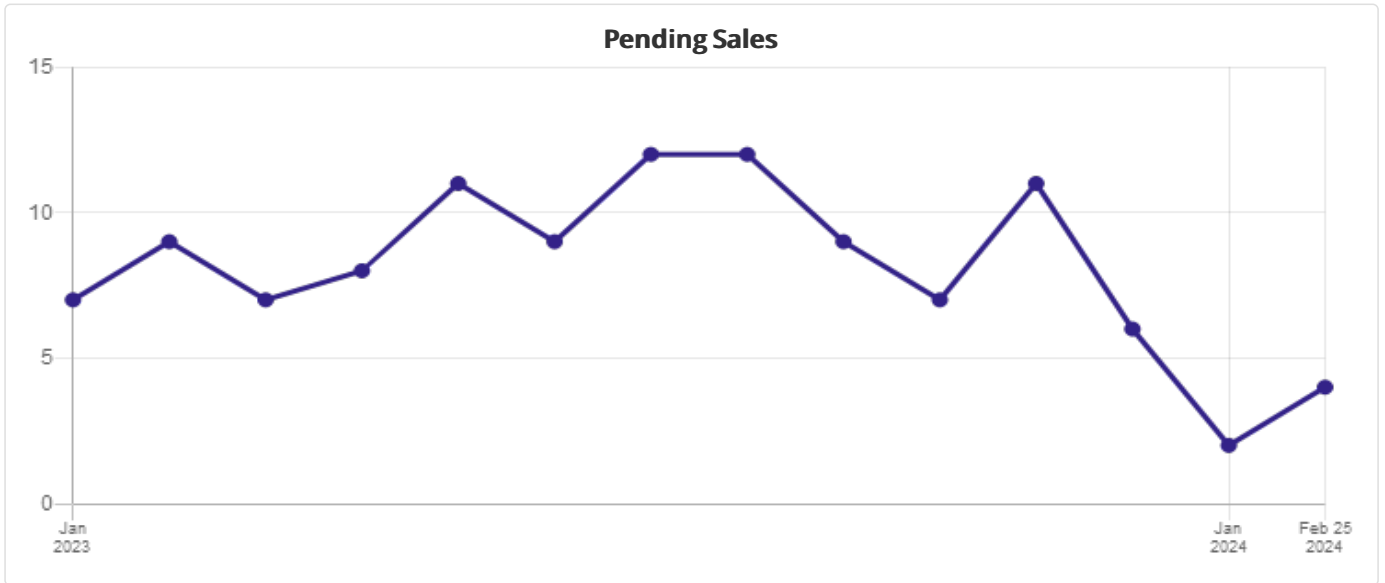

Neighborhood Snapshot™

SINGLE FAMILY 🏠

Hi

Here is a report for ZipCode: 90025

■ 90025

All information is based on data supplied by the Combined Los Angeles Westside Multiple Listing Service. The data collected on for this report was generated on **February 25, 2024 at 8:55 AM**, the accuracy cannot be guaranteed and may not reflect all real estate activity in the market. Properties may or may not be listed/sold by the office/broker/agent presenting this information. ©2024 Heyler Realty, Craig Thomas DRE # 02101845 Source of Information: Combined Los Angeles Westside MLS. Information deemed reliable but not guaranteed.